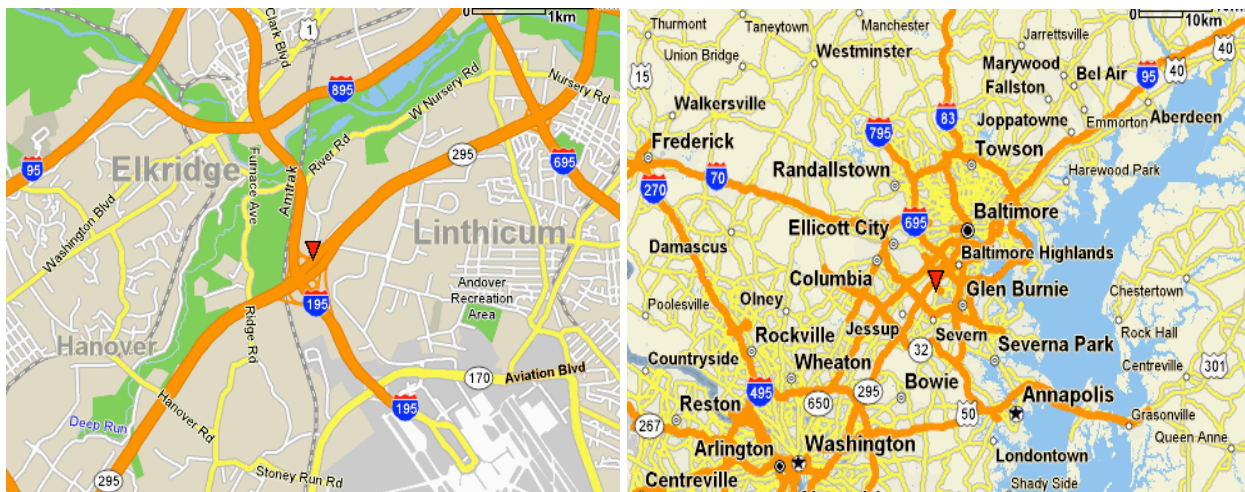

29. Sleep Inn and Suites
6055 Belle Grove Road
410-789-7223 * 1-800-221-2222

30. Springhill Suites by Marriott
899 Elkridge Landing Road
410-694-0555 * 1-888-287-9400

31. Springhill Suites by Marriott
7544 Teague Road
410-799-7100 * 1-800-331-3131

32. Staybridge Suites BWI
1301 Winterson Road
410-850-5666 * 1-877-238-8889

33. TownePlace Suites by Marriott
1171 Winterson Road
410-694-0060 * 1-800-257-3000

35. Wingate Inn
1510 Aero Drive
410-859-0003 * 1-800-993-7232

BWI AREA MAP

BALTIMORE TRAVEL AND TOURISM:
www.baltimore.org/

DINING, SHOPPING AND ATTRACTIONS

Restaurants within 1/2 mile of Westin BWI:

- * Luminous
1110 Old ElkrIDGE Landing Road
(Westin BWI Airport)
Linthicum, MD 21090
(443) 577-2310

Located off Beltway Exit 17 West. Anchor stores include: Hecht's, Sears, Burlington Coat Factory, Old Navy, Modell's Sporting Good Store, Cactus Willie's Steak & Buffet, AMC Theatres and 120 stores.

* **Historic Savage Mill**